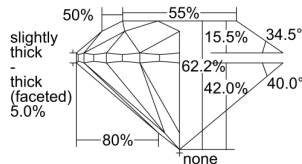

GIA®

FACSIMILE

GIA REPORT

7493894831

Verify this report at GIA.edu

GIA NATURAL DIAMOND DOSSIER®

July 12, 2024
GIA Report Number **7493894831**
Shape and Cutting Style ..... **Round Brilliant**
Measurements ..... **4.25 - 4.27 x 2.65 mm**

GRADING RESULTS

Carat Weight ..... **0.30 carat**
Color Grade ..... **K**
Clarity Grade **VVS1**
Cut Grade ..... **Very Good**

ADDITIONAL GRADING INFORMATION

Polish ..... **Excellent**
Symmetry ..... **Excellent**
Fluorescence ..... **None**
Clarity Characteristics..... **Cavity**
Inscription(s): **GIA 7493894831**

PROPORTIONS

Profile to actual proportions

GRADING SCALES

GIA COLOR SCALE	GIA CLARITY SCALE	GIA CUT SCALE	
D	FLAWLESS	EXCELLENT	
E	INTERNALLY FLAWLESS		
F		VVS₁	VERY GOOD
G	VVS₂		
H	VS₁	GOOD	
I	VS₂		
J	SI₁	FAIR	
K	SI₂		
L	I₁	POOR	
M			
N	I₂		
O			
P	I₃		
Q			
R			
S			
T			
U			
V			
W			
X			
Y			
Z