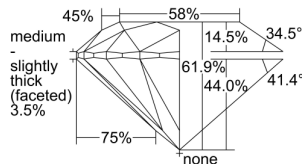

GIA®

FACSIMILE

GIA REPORT

7493908317

Verify this report at GIA.edu

GIA NATURAL DIAMOND DOSSIER®

July 12, 2024
GIA Report Number **7493908317**
Shape and Cutting Style ..... **Round Brilliant**
Measurements ..... **4.72 - 4.74 x 2.93 mm**

GRADING RESULTS

Carat Weight ..... **0.40 carat**
Color Grade ..... **E**
Clarity Grade **S11**
Cut Grade ..... **Excellent**

ADDITIONAL GRADING INFORMATION

Polish ..... **Excellent**
Symmetry ..... **Excellent**
Fluorescence ..... **None**
Clarity Characteristics..... **Cloud, Crystal**
Inscription(s): **GIA 7493908317**

PROPORTIONS

Profile to actual proportions