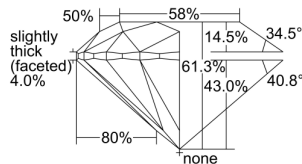

GIA®

FACSIMILE

GIA REPORT

7493909534

Verify this report at GIA.edu

GIA NATURAL DIAMOND DOSSIER®

July 15, 2024
GIA Report Number **7493909534**
Shape and Cutting Style ..... **Round Brilliant**
Measurements ..... **4.33 - 4.36 x 2.66 mm**

GRADING RESULTS

Carat Weight ..... **0.31 carat**
Color Grade ..... **E**
Clarity Grade **VS1**
Cut Grade ..... **Excellent**

ADDITIONAL GRADING INFORMATION

Polish ..... **Excellent**
Symmetry ..... **Very Good**
Fluorescence ..... **Medium Yellow**
Clarity Characteristics..... **Cloud, Crystal, Needle, Pinpoint**
Inscription(s): **GIA 7493909534**

PROPORTIONS

Profile to actual proportions

GRADING SCALES

GIA COLOR SCALE	GIA CLARITY SCALE	GIA CUT SCALE	
D	FLAWLESS	EXCELLENT	
E	INTERNALLY FLAWLESS		
F		VVS₁	VERY GOOD
G	VVS₂		
H	VS₁	GOOD	
I	VS₂		
J	SI₁	FAIR	
K	SI₂		
L	I₁	POOR	
M	I₂		
N	I₃		
O			
P			
Q			
R			
S			
T			
U			
V			
W			
X			
Y			
Z