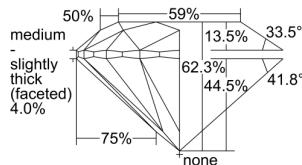

GIA®

FACSIMILE

GIA REPORT

7493911971

Verify this report at GIA.edu

GIA NATURAL DIAMOND DOSSIER®

July 15, 2024
GIA Report Number 7493911971
Shape and Cutting Style ..... Round Brilliant
Measurements ..... 4.27 - 4.30 x 2.67 mm

GRADING RESULTS

Carat Weight ..... 0.30 carat
Color Grade ..... F
Clarity Grade S11
Cut Grade ..... Excellent

ADDITIONAL GRADING INFORMATION

Polish ..... Excellent
Symmetry ..... Excellent
Fluorescence ..... None
Clarity Characteristics ..... Cloud, Crystal
Inscription(s): GIA 7493911971

PROPORTIONS

Profile to actual proportions

GRADING SCALES

GIA COLOR SCALE

COLOURESS	D
	E
	F
	G
	H
	I
	J
NEAR COLOURESS	K
	L
FAIN	M
	N
	O
	P
VERY LIGHT	Q
	R
	S
	T
	U
	V
	W
	X
	Y
LIGHT	Z

GIA CLARITY SCALE

VERY VERY SLIGHTLY INCLUDED	FLAWLESS
	INTERNALLY FLAWLESS
VERY SLIGHTLY INCLUDED	VVS₁
	VVS₂
SLIGHTLY INCLUDED	VS₁
	VS₂
INCLUDED	SI₁
	SI₂
INCLUDED	I₁
	I₂
	I₃

GIA CUT SCALE

EXCELLENT
VERY GOOD
GOOD
FAIR
POOR