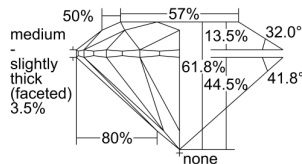

GIA®

FACSIMILE

GIA REPORT

7493913912

Verify this report at GIA.edu

GIA NATURAL DIAMOND DOSSIER®

July 12, 2024
GIA Report Number **7493913912**
Shape and Cutting Style ..... **Round Brilliant**
Measurements ..... **5.58 - 5.60 x 3.45 mm**

GRADING RESULTS

Carat Weight ..... **0.65 carat**
Color Grade ..... **F**
Clarity Grade **VVS2**
Cut Grade ..... **Excellent**

ADDITIONAL GRADING INFORMATION

Polish ..... **Excellent**
Symmetry ..... **Excellent**
Fluorescence ..... **Medium Blue**
Clarity Characteristics..... **Cloud, Needle**
Inscription(s): **GIA 7493913912**

PROPORTIONS

Profile to actual proportions