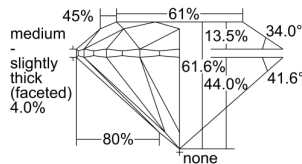

GIA®

FACSIMILE

GIA REPORT

7493920841

Verify this report at GIA.edu

GIA NATURAL DIAMOND DOSSIER®

July 15, 2024
GIA Report Number **7493920841**
Shape and Cutting Style ..... **Round Brilliant**
Measurements ..... **4.56 - 4.59 x 2.82 mm**

GRADING RESULTS

Carat Weight ..... **0.36 carat**
Color Grade ..... **H**
Clarity Grade **S11**
Cut Grade ..... **Excellent**

ADDITIONAL GRADING INFORMATION

Polish ..... **Excellent**
Symmetry ..... **Excellent**
Fluorescence ..... **Faint**
Clarity Characteristics ..... **Cloud**
Inscription(s): **GIA 7493920841**

PROPORTIONS

Profile to actual proportions

GRADING SCALES

GIA COLOR SCALE

COLORLESS	D
	E
	F
	G
	H
	I
	J
NEAR COLORLESS	K
	L
FAIN	M
	N
	O
	P
	Q
VERY LIGHT	R
	S
	T
	U
	V
	W
	X
	Y
LIGHT	Z

GIA CLARITY SCALE

VERY VERY SLIGHTLY INCLUDED	FLAWLESS
	INTERNALLY FLAWLESS
VERY SLIGHTLY INCLUDED	VVS₁
	VVS₂
SLIGHTLY INCLUDED	VS₁
	VS₂
INCLUDED	SI₁
	SI₂
	I₁
	I₂
	I₃

GIA CUT SCALE

EXCELLENT
VERY GOOD
GOOD
FAIR
POOR