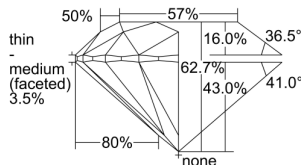

GIA®

FACSIMILE

GIA REPORT

7493958931

Verify this report at GIA.edu

GIA NATURAL DIAMOND DOSSIER®

July 19, 2024
GIA Report Number **7493958931**
Shape and Cutting Style ..... **Round Brilliant**
Measurements ..... **4.90 - 4.94 x 3.09 mm**

GRADING RESULTS

Carat Weight ..... **0.46 carat**
Color Grade ..... **F**
Clarity Grade **VS2**
Cut Grade ..... **Excellent**

ADDITIONAL GRADING INFORMATION

Polish ..... **Excellent**
Symmetry ..... **Excellent**
Fluorescence ..... **None**
Clarity Characteristics..... **Cloud, Crystal**
Inscription(s): **GIA 7493958931**

PROPORTIONS

Profile to actual proportions

GRADING SCALES

GIA
COLOR
SCALE

COLOURLESS	D
	E
	F
	G
	H
	I
NEAR COLOURLESS	J
	K
	L
FAIN	M
	N
	O
	P
	Q
VERY LIGHT	R
	S
	T
	U
	V
	W
	X
	Y
LIGHT	Z

GIA
CLARITY
SCALE

	FLAWLESS
	INTERNALLY FLAWLESS
VERY VERY SLIGHTLY INCLUDED	VVS₁
	VVS₂
VERY SLIGHTLY INCLUDED	VS₁
	VS₂
SLIGHTLY INCLUDED	SI₁
	SI₂
	I₁
	I₂
INCLUDED	I₃

GIA
CUT
SCALE

	EXCELLENT
	VERY GOOD
	GOOD
	FAIR
	POOR