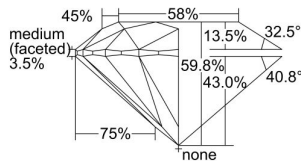

GIA®

FACSIMILE

GIA REPORT 7493979546

Verify this report at GIA.edu

GIA NATURAL DIAMOND DOSSIER®

July 24, 2024
GIA Report Number 7493979546
Shape and Cutting Style ..... Round Brilliant
Measurements ..... 4.51 - 4.53 x 2.70 mm

GRADING RESULTS

Carat Weight ..... 0.33 carat
Color Grade ..... D
Clarity Grade VVS2
Cut Grade ..... Excellent

ADDITIONAL GRADING INFORMATION

Polish ..... Excellent
Symmetry ..... Excellent
Fluorescence ..... None
Clarity Characteristics ..... Needle, Pinpoint
Inscription(s): GIA 7493979546

PROPORTIONS

Profile to actual proportions

GRADING SCALES

GIA COLOR SCALE	GIA CLARITY SCALE	GIA CUT SCALE	
D	FLAWLESS	EXCELLENT	
E	INTERNALLY FLAWLESS		
F		VVS₁	VERY GOOD
G	VVS₂		
H	VS₁	GOOD	
I	VS₂		
J	SI₁	FAIR	
K	SI₂		
L	I₁	POOR	
M	I₂		
N	I₃		
O			
P			
Q			
R			
S			
T			
U			
V			
W			
X			
Y			
Z