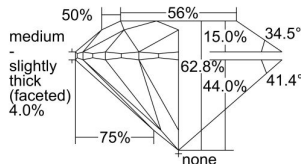

GIA®

FACSIMILE

GIA REPORT 7493991822

Verify this report at GIA.edu

GIA NATURAL DIAMOND DOSSIER®

July 23, 2024
GIA Report Number **7493991822**
Shape and Cutting Style ..... **Round Brilliant**
Measurements ..... **5.71 - 5.76 x 3.60 mm**

GRADING RESULTS

Carat Weight ..... **0.73 carat**
Color Grade ..... **D**
Clarity Grade **VS2**
Cut Grade ..... **Excellent**

ADDITIONAL GRADING INFORMATION

Polish ..... **Excellent**
Symmetry ..... **Excellent**
Fluorescence ..... **Faint**
Clarity Characteristics ..... **Crystal**
Inscription(s): **GIA 7493991822**

PROPORTIONS

Profile to actual proportions

GRADING SCALES

GIA COLOR SCALE	GIA CLARITY SCALE	GIA CUT SCALE	
D	FLAWLESS	EXCELLENT	
E	INTERNALLY FLAWLESS		
F		VVS₁	VERY GOOD
G	VVS₂		
H	VS₁	GOOD	
I	VS₂		
J	SI₁	FAIR	
K	SI₂		
L	I₁	POOR	
M	I₂		
N	I₃		
O			
P			
Q			
R			
S			
T			
U			
V			
W			
X			
Y			
Z