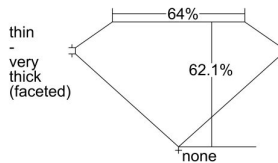

GIA®

FACSIMILE

GIA REPORT 7496014389

Verify this report at gia.edu

GIA NATURAL DIAMOND DOSSIER®

April 05, 2024
GIA Report Number 7496014389
Shape and Cutting Style ..... Marquise Brilliant
Measurements ..... 8.34 x 3.70 x 2.30 mm

GRADING RESULTS

Carat Weight ..... 0.40 carat
Color Grade ..... J
Clarity Grade VS1

ADDITIONAL GRADING INFORMATION

Polish ..... Excellent
Symmetry ..... Good
Fluorescence ..... Faint
Clarity Characteristics ..... Crystal
Inscription(s): GIA 7496014389

PROPORTIONS

Profile not to actual proportions

GRADING SCALES

GIA COLOR SCALE		GIA CLARITY SCALE			
COLORLESS	D	VERY VERY SLIGHTLY INCLUDED	FLAWLESS		
	E		INTERNALLY FLAWLESS		
	F	VERY SLIGHTLY INCLUDED	VVS₁		
	G		VVS₂		
	H		VS₁		
	NEAR COLORLESS	I	SLIGHTLY INCLUDED	VS₂	
		J		SI₁	
		FAINT	K	INCLUDED	SI₂
			L		I₁
			M		I₂
VERY LIGHT	N	LIGHT	I₃		
	O				
	P				
	Q				
	R				
	S				
LIGHT	T				
	U				
	V				
	W				
	X				
Y					
Z