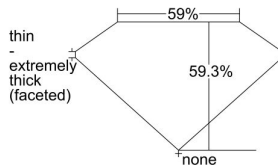

GIA®

FACSIMILE

GIA REPORT

7496027337

Verify this report at GIA.edu

GIA NATURAL DIAMOND DOSSIER®

April 08, 2024
GIA Report Number **7496027337**
Shape and Cutting Style ..... **Heart Brilliant**
Measurements ..... **4.08 x 4.64 x 2.75 mm**

GRADING RESULTS

Carat Weight ..... **0.30 carat**
Color Grade ..... **G**
Clarity Grade **S12**

ADDITIONAL GRADING INFORMATION

Polish ..... **Very Good**
Symmetry ..... **Good**
Fluorescence ..... **None**
Clarity Characteristics..... **Feather**
Inscription(s): GIA 7496027337

PROPORTIONS

Profile not to actual proportions

GRADING SCALES

GIA COLOR SCALE		GIA CLARITY SCALE		
NEAR COLORLESS	D	VERY VERY SLIGHTLY INCLUDED	FLAWLESS	
	E		INTERNALLY FLAWLESS	
	F		VVS₁	
	FANT	G	VVS₂	
		H	VS₁	
		I	VS₂	
		J	S1₁	
	VERT LIGHT	K	SLIGHTLY INCLUDED	S1₂
		L		I₁
		M	INCLUDED	I₂
N		I₃		
O				
P				
LIGHT	Q			
	R			
	S			
	T			
	U			
	V			
	W			
	X			
	Y			
	Z