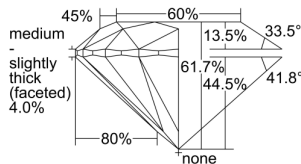

GIA®

FACSIMILE

GIA REPORT

7496046241

Verify this report at GIA.edu

GIA NATURAL DIAMOND DOSSIER®

May 21, 2024
GIA Report Number **7496046241**
Shape and Cutting Style ..... **Round Brilliant**
Measurements ..... **4.92 - 4.94 x 3.04 mm**

GRADING RESULTS

Carat Weight ..... **0.45 carat**
Color Grade ..... **D**
Clarity Grade **VS1**
Cut Grade ..... **Excellent**

ADDITIONAL GRADING INFORMATION

Polish ..... **Excellent**
Symmetry ..... **Excellent**
Fluorescence ..... **None**
Clarity Characteristics..... **Crystal, Feather, Pinpoint**
Inscription(s): **GIA 7496046241**

PROPORTIONS

Profile to actual proportions

GRADING SCALES

GIA COLOR SCALE	GIA CLARITY SCALE	GIA CUT SCALE
D	FLAWLESS	EXCELLENT
E	FLAWLESS	
F	INTERNALLY FLAWLESS	VERY GOOD
G	FLAWLESS	
H	VVS₁	GOOD
I	VVS₂	
J	VS₁	FAIR
K	VS₂	
L	SI₁	POOR
M	SI₂	
N	I₁	
O	I₂	
P	I₃	
Q		
R		
S		
T		
U		
V		
W		
X		
Y		
Z