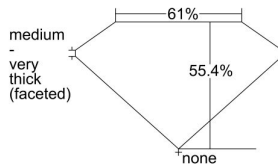

GIA®

FACSIMILE

GIA REPORT

7496064041

Verify this report at GIA.edu

GIA NATURAL DIAMOND DOSSIER®

April 12, 2024
GIA Report Number **7496064041**
Shape and Cutting Style ..... **Heart Brilliant**
Measurements ..... **4.24 x 4.75 x 2.63 mm**

GRADING RESULTS

Carat Weight ..... **0.30 carat**
Color Grade ..... **H**
Clarity Grade **VS2**

ADDITIONAL GRADING INFORMATION

Polish ..... **Excellent**
Symmetry ..... **Very Good**
Fluorescence ..... **None**
Clarity Characteristics ..... **Feather**
Inscription(s): GIA 7496064041

PROPORTIONS

Profile not to actual proportions

GRADING SCALES

GIA COLOR SCALE		GIA CLARITY SCALE		
NEAR COLORLESS	D	VERY VERY SLIGHTLY INCLUDED	FLAWLESS	
	E		INTERNALLY FLAWLESS	
	F	VERY SLIGHTLY INCLUDED	VVS₁	
	G		VVS₂	
	H		VS₁	
	FAINT	I	SLIGHTLY INCLUDED	VS₂
		J		SI₁
		K	INCLUDED	SI₂
		L		I₁
		M		I₂
LIGHT	N		I₃	
	O			
	P			
	Q			
	R