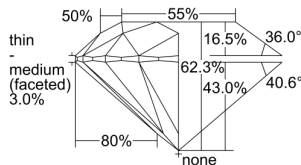

GIA®

FACSIMILE

GIA REPORT 7496069300

Verify this report at GIA.edu

GIA NATURAL DIAMOND DOSSIER®

April 12, 2024
GIA Report Number **7496069300**
Shape and Cutting Style ..... **Round Brilliant**
Measurements ..... **6.01 - 6.03 x 3.75 mm**

GRADING RESULTS

Carat Weight ..... **0.83 carat**
Color Grade ..... **K**
Clarity Grade **S11**
Cut Grade ..... **Excellent**

ADDITIONAL GRADING INFORMATION

Polish ..... **Excellent**
Symmetry ..... **Excellent**
Fluorescence ..... **None**
Clarity Characteristics..... **Feather, Crystal, Cloud**
Inscription(s): **GIA 7496069300**

PROPORTIONS

Profile to actual proportions

GRADING SCALES

GIA COLOR SCALE	GIA CLARITY SCALE	GIA CUT SCALE
COLOREDNESS	FLAWLESS	EXCELLENT
D	FLAWLESS	
E	INTERNALLY FLAWLESS	VERY GOOD
F	VVS₁	
G	VVS₂	GOOD
H	VS₁	
I	VS₂	FAIR
J	S1₁	
K	S1₂	POOR
L	I₁	
M	I₂	
N	I₃	
O		
P		
Q		
R		
S		
T		
U		
V		
W		
X		
Y		
Z