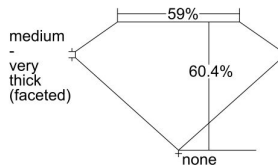

GIA®

FACSIMILE

GIA REPORT 7496111428

Verify this report at GIA.edu

GIA NATURAL DIAMOND DOSSIER®

April 19, 2024
GIA Report Number 7496111428
Shape and Cutting Style ..... Heart Brilliant
Measurements ..... 4.13 x 4.75 x 2.87 mm

GRADING RESULTS

Carat Weight ..... 0.33 carat
Color Grade ..... F
Clarity Grade SI1

ADDITIONAL GRADING INFORMATION

Polish ..... Excellent
Symmetry ..... Very Good
Fluorescence ..... None
Clarity Characteristics ..... Feather
Inscription(s): GIA 7496111428

PROPORTIONS

Profile not to actual proportions

GRADING SCALES

GIA COLOR SCALE		GIA CLARITY SCALE			
COLORLESS	D	VERY VERY SLIGHTLY INCLUDED	FLAWLESS		
	E		INTERNALLY FLAWLESS		
	F	VERY SLIGHTLY INCLUDED	VVS₁		
	G		VVS₂		
	H		VS₁		
	NEAR COLORLESS	I	SLIGHTLY INCLUDED	VS₂	
		J		SI₁	
		FAINT	K	INCLUDED	SI₂
			L		I₁
			M		I₂
VERY LIGHT			N	INCLUDED	I₃
			O		
			P		
	Q				
LIGHT	R				
	S				
	T				
	U				
	V				
	Z