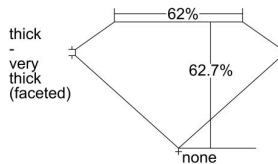

GIA®

FACSIMILE

GIA REPORT

7496133581

Verify this report at GIA.edu

GIA NATURAL DIAMOND DOSSIER®

April 19, 2024
GIA Report Number **7496133581**
Shape and Cutting Style ..... **Pear Brilliant**
Measurements ..... **7.70 x 4.95 x 3.10 mm**

GRADING RESULTS

Carat Weight ..... **0.71 carat**
Color Grade ..... **J**
Clarity Grade **S11**

ADDITIONAL GRADING INFORMATION

Polish ..... **Excellent**
Symmetry ..... **Very Good**
Fluorescence ..... **None**
Clarity Characteristics ..... **Feather**
Inscription(s): GIA 7496133581

PROPORTIONS

Profile not to actual proportions

GRADING SCALES

GIA COLOR SCALE		GIA CLARITY SCALE			
COLORLESS	D	VERY VERY SLIGHTLY INCLUDED	FLAWLESS		
	E		INTERNALLY FLAWLESS		
	F		VVS₁		
	NEAR COLORLESS	G	VERY SLIGHTLY INCLUDED	VVS₂	
		H		VS₁	
		FANT	I	SLIGHTLY INCLUDED	VS₂
			J		S1₁
	LIGHT	K	INCLUDED	S1₂	
		L		I₁	
		M	NOT LISTED	I₂	
N		I₃			
O					
P					
Q					
R					
S					
T					
U					
V					
W					
X					
Y					
Z