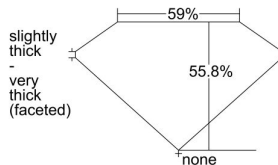

GIA®

FACSIMILE

GIA REPORT

7496140422

Verify this report at GIA.edu

GIA NATURAL DIAMOND DOSSIER®

April 26, 2024
GIA Report Number 7496140422
Shape and Cutting Style ..... Heart Brilliant
Measurements ..... 4.46 x 4.93 x 2.75 mm

GRADING RESULTS

Carat Weight ..... 0.35 carat
Color Grade ..... F
Clarity Grade SI1

ADDITIONAL GRADING INFORMATION

Polish ..... Excellent
Symmetry ..... Very Good
Fluorescence ..... None
Clarity Characteristics ..... Feather, Crystal
Inscription(s): GIA 7496140422

PROPORTIONS

Profile not to actual proportions

GRADING SCALES

GIA COLOR SCALE		GIA CLARITY SCALE	
COLORLESS	D	VERY VERY SLIGHTLY INCLUDED	FLAWLESS
	E		INTERNALLY FLAWLESS
	F		VVS₁
	G		VVS₂
	H		VS₁
	I		VS₂
	J		SI₁
	K		SI₂
	L		I₁
	M		I₂
NEAR COLORLESS	N	SLIGHTLY INCLUDED	I₃
	O		
	P		
	Q		
FAINT	R		
	S		
	T		
	U		
VERT LIGHT	V		
	W		
	X		
	Y		
LIGHT	Z