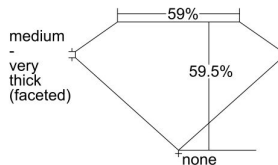

GIA®

FACSIMILE

GIA REPORT

7496143043

Verify this report at GIA.edu

GIA NATURAL DIAMOND DOSSIER®

April 26, 2024
GIA Report Number 7496143043
Shape and Cutting Style ..... Heart Brilliant
Measurements ..... 5.89 x 6.56 x 3.90 mm

GRADING RESULTS

Carat Weight ..... 0.90 carat
Color Grade ..... H
Clarity Grade VS2

ADDITIONAL GRADING INFORMATION

Polish ..... Excellent
Symmetry ..... Excellent
Fluorescence ..... None
Clarity Characteristics ..... Crystal, Feather
Inscription(s): GIA 7496143043

PROPORTIONS

Profile not to actual proportions

GRADING SCALES

GIA COLOR SCALE		GIA CLARITY SCALE			
COLORLESS	D	VERY SLIGHTLY INCLUDED	FLAWLESS		
	E		INTERNALLY FLAWLESS		
	F		VVS₁		
	NEAR COLORLESS	G	VVS₂		
		H	VERY SLIGHTLY INCLUDED	VS₁	
		I		VS₂	
		FAINT	J	SLIGHTLY INCLUDED	SI₁
	K		SI₂		
	L		INCLUDED		I₁
	M			I₂	
N	I₃				
VERTICALLY COLORLESS	O				
	P				
	Q				
	R				
	S				
	T				
	U				
LIGHT	V				
	W				
	X				
	Y				
	Z