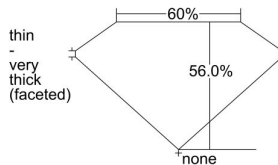

GIA®

FACSIMILE

GIA REPORT

7496157115

Verify this report at GIA.edu

GIA NATURAL DIAMOND DOSSIER®

April 23, 2024
GIA Report Number **7496157115**
Shape and Cutting Style ..... **Heart Brilliant**
Measurements ..... **4.23 x 4.65 x 2.60 mm**

GRADING RESULTS

Carat Weight ..... **0.30 carat**
Color Grade ..... **D**
Clarity Grade **S11**

ADDITIONAL GRADING INFORMATION

Polish ..... **Excellent**
Symmetry ..... **Very Good**
Fluorescence ..... **None**
Clarity Characteristics..... **Crystal, Feather**
Inscription(s): **GIA 7496157115**

PROPORTIONS

Profile not to actual proportions

GRADING SCALES

GIA COLOR SCALE		GIA CLARITY SCALE			
COLORLESS	D	VERY VERY SLIGHTLY INCLUDED	FLAWLESS		
	E		INTERNALLY FLAWLESS		
	F	VERY SLIGHTLY INCLUDED	VVS₁		
	G		VVS₂		
	H		VS₁		
	NEAR COLORLESS	I	SLIGHTLY INCLUDED	VS₂	
		J		S1₁	
		FAINT	K	INCLUDED	S1₂
			L		I₁
			M		I₂
VERT LIGHT	N	LIGHT	I₃		
	O				
	P				
	Q				
	R				
	S				
	T				
LIGHT	U				
	V				
	W				
	X				
Y					
Z