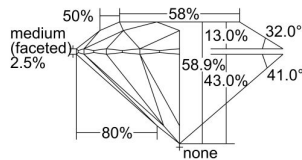

GIA®

FACSIMILE

GIA REPORT 7496201041

Verify this report at GIA.edu

GIA NATURAL DIAMOND DOSSIER®

April 29, 2024
GIA Report Number 7496201041
Shape and Cutting Style ..... Round Brilliant
Measurements ..... 5.87 - 5.89 x 3.47 mm

GRADING RESULTS

Carat Weight ..... 0.72 carat
Color Grade I
Clarity Grade VS1
Cut Grade ..... Excellent

ADDITIONAL GRADING INFORMATION

Polish ..... Excellent
Symmetry ..... Excellent
Fluorescence ..... None
Clarity Characteristics ..... Cloud, Crystal
Inscription(s): GIA 7496201041

PROPORTIONS

Profile to actual proportions

GRADING SCALES

GIA COLOR SCALE	GIA CLARITY SCALE	GIA CUT SCALE	
D	FLAWLESS	EXCELLENT	
E	INTERNALLY FLAWLESS		
F		VVS₁	VERY GOOD
G	VVS₂		
H	VS₁	GOOD	
I	VS₂		
J	SI₁	FAIR	
K	SI₂		
L	I₁	POOR	
M			
N			
O	I₂		
P			
Q	I₃		
R			
S			
T			
U			
V			
W			
X			
Y			
Z