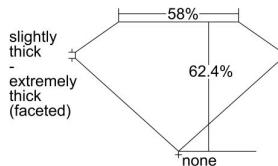

GIA®

FACSIMILE

GIA REPORT

7496217430

Verify this report at GIA.edu

GIA NATURAL DIAMOND DOSSIER®

April 29, 2024
GIA Report Number 7496217430
Shape and Cutting Style ..... Heart Brilliant
Measurements ..... 4.82 x 5.30 x 3.31 mm

GRADING RESULTS

Carat Weight ..... 0.50 carat
Color Grade ..... E
Clarity Grade VVS1

ADDITIONAL GRADING INFORMATION

Polish ..... Very Good
Symmetry ..... Very Good
Fluorescence ..... None
Clarity Characteristics ..... Pinpoint
Inscription(s): GIA 7496217430

PROPORTIONS

Profile not to actual proportions

GRADING SCALES

GIA COLOR SCALE		GIA CLARITY SCALE			
COLORLESS	D	VERY VERY SLIGHTLY INCLUDED	FLAWLESS		
	E		INTERNALLY FLAWLESS		
	F		VVS₁		
	NEAR COLORLESS	G	VERY SLIGHTLY INCLUDED	VVS₂	
		H		VS₁	
		FAINT	I	SLIGHTLY INCLUDED	VS₂
			J		SI₁
	LIGHT	K	INCLUDED	SI₂	
		L		I₁	
		M		I₂	
N		NOT GRADED	I₃		
O					
P					
Q					
R					
S					
T					
U					
V					
W					
X					
Y					
Z