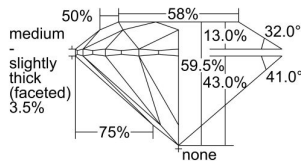

GIA®

FACSIMILE

GIA REPORT 7496228526

Verify this report at GIA.edu

GIA NATURAL DIAMOND DOSSIER®

May 02, 2024
GIA Report Number 7496228526
Shape and Cutting Style ..... Round Brilliant
Measurements ..... 5.16 - 5.20 x 3.08 mm

GRADING RESULTS

Carat Weight ..... 0.50 carat
Color Grade I
Clarity Grade S11
Cut Grade ..... Excellent

ADDITIONAL GRADING INFORMATION

Polish ..... Excellent
Symmetry ..... Excellent
Fluorescence ..... None
Clarity Characteristics..... Crystal, Cloud, Feather
Inscription(s): GIA 7496228526

PROPORTIONS

Profile to actual proportions

GRADING SCALES

GIA COLOR SCALE	GIA CLARITY SCALE	GIA CUT SCALE	
D	FLAWLESS	EXCELLENT	
E	INTERNALLY FLAWLESS		
F		VVS₁	VERY GOOD
G	VVS₂		
H	VS₁	GOOD	
I	VS₂		
J	S1₁	FAIR	
K	S1₂		
L	I₁	POOR	
M	I₂		
N	I₃		
O			
P			
Q			
R			
S			
T			
U			
V			
W			
X			
Y			
Z