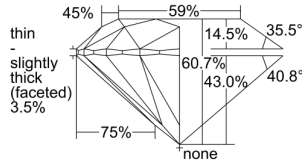

GIA®

FACSIMILE

GIA REPORT

7496230949

Verify this report at GIA.edu

GIA NATURAL DIAMOND DOSSIER®

April 30, 2024
GIA Report Number **7496230949**
Shape and Cutting Style ..... **Round Brilliant**
Measurements ..... **4.50 - 4.52 x 2.74 mm**

GRADING RESULTS

Carat Weight ..... **0.34 carat**
Color Grade ..... **E**
Clarity Grade **VS1**
Cut Grade ..... **Excellent**

ADDITIONAL GRADING INFORMATION

Polish ..... **Excellent**
Symmetry ..... **Excellent**
Fluorescence ..... **None**
Clarity Characteristics ..... **Crystal**
Inscription(s): **GIA 7496230949**

PROPORTIONS

Profile to actual proportions

GRADING SCALES

GIA COLOR SCALE	GIA CLARITY SCALE	GIA CUT SCALE	
D	FLAWLESS	EXCELLENT	
E	INTERNALLY FLAWLESS		
F		VVS₁	VERY GOOD
G	VVS₂		
H	VS₁	GOOD	
I	VS₂		
J	SI₁	FAIR	
K	SI₂		
L	I₁	POOR	
M	I₂		
N	I₃		
O			
P			
Q			
R			
S			
T			
U			
V			
W			
X			
Y			
Z