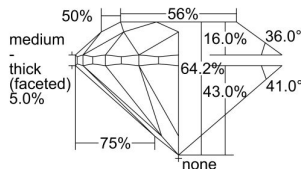

GIA®

FACSIMILE

GIA REPORT 7496231735

Verify this report at GIA.edu

GIA NATURAL DIAMOND DOSSIER®

April 30, 2024
GIA Report Number 7496231735
Shape and Cutting Style ..... Round Brilliant
Measurements ..... 4.19 - 4.21 x 2.70 mm

GRADING RESULTS

Carat Weight ..... 0.30 carat
Color Grade ..... H
Clarity Grade VS1
Cut Grade ..... Very Good

ADDITIONAL GRADING INFORMATION

Polish ..... Excellent
Symmetry ..... Excellent
Fluorescence ..... Strong Blue
Clarity Characteristics ..... Crystal
Inscription(s): GIA 7496231735

PROPORTIONS

Profile to actual proportions

GRADING SCALES

GIA COLOR SCALE	GIA CLARITY SCALE	GIA CUT SCALE	
D	FLAWLESS	EXCELLENT	
E	INTERNALLY FLAWLESS		
F		VVS₁	VERY GOOD
G	VVS₂		
H	VS₁	GOOD	
I	VS₂		
J	SI₁	FAIR	
K	SI₂		
L	I₁	POOR	
M	I₂		
N	I₃		
O			
P			
Q			
R			
S			
T			
U			
V			
W			
X			
Y			
Z