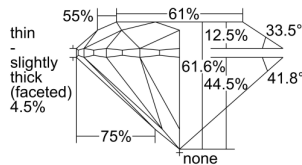

GIA®

FACSIMILE

GIA REPORT

7496245456

Verify this report at GIA.edu

GIA NATURAL DIAMOND DOSSIER®

May 09, 2024
GIA Report Number **7496245456**
Shape and Cutting Style ..... **Round Brilliant**
Measurements ..... **5.67 - 5.70 x 3.50 mm**

GRADING RESULTS

Carat Weight ..... **0.70 carat**
Color Grade ..... **G**
Clarity Grade **VS2**
Cut Grade ..... **Excellent**

ADDITIONAL GRADING INFORMATION

Polish ..... **Excellent**
Symmetry ..... **Excellent**
Fluorescence ..... **None**
Clarity Characteristics..... **Crystal, Cloud, Indented Natural**
Inscription(s): **GIA 7496245456**

PROPORTIONS

Profile to actual proportions

GRADING SCALES

GIA COLOR SCALE	GIA CLARITY SCALE	GIA CUT SCALE	
D	FLAWLESS	EXCELLENT	
E	INTERNALLY FLAWLESS		
F		VVS₁	VERY GOOD
G	VVS₂		
H	VS₁	GOOD	
I	VS₂		
J	SI₁	FAIR	
K	SI₂		
L	I₁	POOR	
M	I₂		
N	I₃		
O			
P			
Q			
R			
S			
T			
U			
V			
W			
X			
Y			
Z