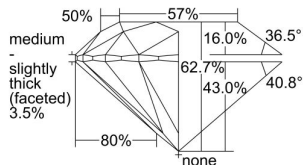

GIA®

FACSIMILE

GIA REPORT

7496247490

Verify this report at GIA.edu

GIA NATURAL DIAMOND DOSSIER®

May 01, 2024
GIA Report Number **7496247490**
Shape and Cutting Style ..... **Round Brilliant**
Measurements ..... **4.39 - 4.41 x 2.76 mm**

GRADING RESULTS

Carat Weight ..... **0.33 carat**
Color Grade ..... **H**
Clarity Grade **VVS1**
Cut Grade ..... **Excellent**

ADDITIONAL GRADING INFORMATION

Polish ..... **Excellent**
Symmetry ..... **Excellent**
Fluorescence ..... **Faint**
Clarity Characteristics ..... **Pinpoint**
Inscription(s): **GIA 7496247490**

PROPORTIONS

Profile to actual proportions

GRADING SCALES

GIA COLOR SCALE

COLORLESS	D
	E
	F
	G
NEAR COLORLESS	H
	I
	J
	K
	L
FAIN	M
	N
	O
	P
VERY LIGHT	Q
	R
	S
	T
	U
	V
	W
	X
	Y
LIGHT	Z

GIA CLARITY SCALE

FLAWLESS	VERY VERY SLIGHTLY INCLUDED	VVS₁	
			VVS₂
INTERNALLY FLAWLESS	VERY SLIGHTLY INCLUDED	VS₁	
		VS₂	
SLIGHTLY INCLUDED	SLIGHTLY INCLUDED	SI₁	
		SI₂	
INCLUDED	INCLUDED	I₁	
		I₂	
		I₃	

GIA CUT SCALE

EXCELLENT	VERY GOOD	GOOD	FAIR	POOR