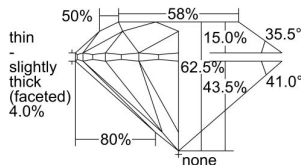

GIA®

FACSIMILE

GIA REPORT 7496267886

Verify this report at GIA.edu

GIA NATURAL DIAMOND DOSSIER®

May 03, 2024
GIA Report Number 7496267886
Shape and Cutting Style ..... Round Brilliant
Measurements ..... 4.25 - 4.29 x 2.67 mm

GRADING RESULTS

Carat Weight ..... 0.30 carat
Color Grade ..... F
Clarity Grade VS1
Cut Grade ..... Excellent

ADDITIONAL GRADING INFORMATION

Polish ..... Excellent
Symmetry ..... Excellent
Fluorescence ..... None
Clarity Characteristics ..... Crystal
Inscription(s): GIA 7496267886

PROPORTIONS

GRADING SCALES

GIA COLOR SCALE	GIA CLARITY SCALE	GIA CUT SCALE	
D	FLAWLESS	EXCELLENT	
E	INTERNALLY FLAWLESS		
F		VVS₁	VERY GOOD
G	VVS₂		
H	VS₁	GOOD	
I	VS₂		
J	SI₁	FAIR	
K	SI₂		
L	I₁	POOR	
M	I₂		
N	I₃		
O			
P			
Q			
R			
S			
T			
U			
V			
W			
X			
Y			
Z