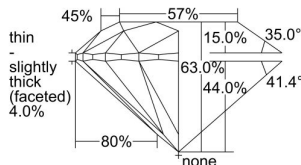

GIA®

FACSIMILE

GIA REPORT 7496268958

Verify this report at GIA.edu

GIA NATURAL DIAMOND DOSSIER®

May 23, 2024
GIA Report Number **7496268958**
Shape and Cutting Style ..... **Round Brilliant**
Measurements ..... **4.48 - 4.51 x 2.83 mm**

GRADING RESULTS

Carat Weight ..... **0.35 carat**
Color Grade ..... **E**
Clarity Grade **S11**
Cut Grade ..... **Excellent**

ADDITIONAL GRADING INFORMATION

Polish ..... **Excellent**
Symmetry ..... **Excellent**
Fluorescence ..... **Faint**
Clarity Characteristics ..... **Cloud, Crystal**
Inscription(s): **GIA 7496268958**

PROPORTIONS

Profile to actual proportions

GRADING SCALES

GIA COLOR SCALE

COLORLESS	D
	E
	F
	G
	H
	I
	J
NEAR COLORLESS	K
	L
Faint	M
	N
	O
	P
	R
	S
	T
	U
	V
	W
	X
	Y
Light	Z

GIA CLARITY SCALE

FLAWLESS	VERY VERY SLIGHTLY INCLUDED	VVS₁	VVS₂	VS₁	VS₂	S1₁	S1₂	I₁	I₂	I₃	
											FLAWLESS
INTERNALLY FLAWLESS	VERY SLIGHTLY INCLUDED										

GIA CUT SCALE

EXCELLENT
VERY GOOD
GOOD
FAIR
POOR