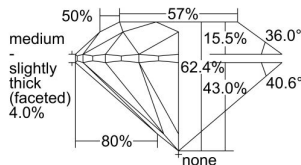

GIA®

FACSIMILE

GIA REPORT

7496269312

Verify this report at GIA.edu

GIA NATURAL DIAMOND DOSSIER®

May 06, 2024
GIA Report Number **7496269312**
Shape and Cutting Style ..... **Round Brilliant**
Measurements ..... **4.26 - 4.30 x 2.67 mm**

GRADING RESULTS

Carat Weight ..... **0.30 carat**
Color Grade ..... **I**
Clarity Grade **VS2**
Cut Grade ..... **Excellent**

ADDITIONAL GRADING INFORMATION

Polish ..... **Excellent**
Symmetry ..... **Excellent**
Fluorescence ..... **None**
Clarity Characteristics ..... **Cloud**
Inscription(s): **GIA 7496269312**

PROPORTIONS

Profile to actual proportions

GRADING SCALES

GIA COLOR SCALE

COLORLESS	D
	E
	F
	G
	H
	I
	J
NEAR COLORLESS	K
	L
Faint	M
	N
	O
	P
Very Light	Q
	R
	S
	T
	U
	V
Light	W
	X
	Y
	Z

GIA CLARITY SCALE

FLAWLESS	VERY VERY SLIGHTLY INCLUDED	VVS₁	VERY SLIGHTLY INCLUDED	SI₁	SLIGHTLY INCLUDED	I₁	
							FLAWLESS
INTERNALLY FLAWLESS	VERY SLIGHTLY INCLUDED	VVS₂	VERY SLIGHTLY INCLUDED	SI₂	SLIGHTLY INCLUDED	I₂	
		VS₁		VS₂		I₃	

GIA CUT SCALE

EXCELLENT
VERY GOOD
GOOD
FAIR
POOR