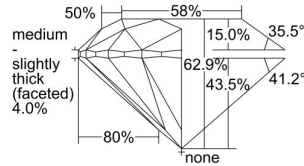

GIA®

FACSIMILE

GIA REPORT

7496281030

Verify this report at GIA.edu

GIA NATURAL DIAMOND DOSSIER®

May 08, 2024
GIA Report Number **7496281030**
Shape and Cutting Style ..... **Round Brilliant**
Measurements ..... **6.04 - 6.08 x 3.81 mm**

GRADING RESULTS

Carat Weight ..... **0.87 carat**
Color Grade ..... **G**
Clarity Grade **VS2**
Cut Grade ..... **Excellent**

ADDITIONAL GRADING INFORMATION

Polish ..... **Excellent**
Symmetry ..... **Excellent**
Fluorescence ..... **None**
Clarity Characteristics ..... **Cloud**
Inscription(s): **GIA 7496281030**

PROPORTIONS

Profile to actual proportions

GRADING SCALES

GIA COLOR SCALE

COLORED	D
	E
	F
	G
	H
	I
	J
NEAR COLORLESS	K
	L
	M
	N
	O
	P
	Q
	R
	S
	T
	U
	V
	W
	X
	Y
	Z

GIA CLARITY SCALE

FLAWLESS	VERY VERY SLIGHTLY INCLUDED	VS₁	VS₂	VS₁	VS₂	SI₁	SI₂	I₁	I₂	I₃		
											FLAWLESS	INTERNALLY FLAWLESS

GIA CUT SCALE

EXCELLENT
VERY GOOD
GOOD
FAIR
POOR