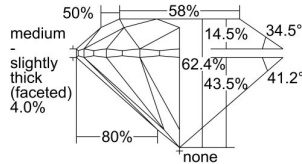

GIA®

FACSIMILE

GIA REPORT

7496284147

Verify this report at GIA.edu

GIA NATURAL DIAMOND DOSSIER®

May 08, 2024
GIA Report Number **7496284147**
Shape and Cutting Style ..... **Round Brilliant**
Measurements ..... **4.51 - 4.53 x 2.82 mm**

GRADING RESULTS

Carat Weight ..... **0.35 carat**
Color Grade ..... **E**
Clarity Grade **VVS2**
Cut Grade ..... **Excellent**

ADDITIONAL GRADING INFORMATION

Polish ..... **Excellent**
Symmetry ..... **Excellent**
Fluorescence ..... **None**
Clarity Characteristics..... **Cloud, Pinpoint, Surface Graining**
Inscription(s): **GIA 7496284147**

PROPORTIONS

Profile to actual proportions

GRADING SCALES

GIA COLOR SCALE	GIA CLARITY SCALE	GIA CUT SCALE
D	FLAWLESS	EXCELLENT
E	FLAWLESS	
F	INTERNALLY FLAWLESS	VERY GOOD
G	FLAWLESS	
H	VVS₁	GOOD
I	VVS₂	
J	VS₁	FAIR
K	VS₂	
L	SI₁	POOR
M	SI₂	
N	I₁	
O	I₂	
P	I₃	
Q		
R		
S		
T		
U		
V		
W		
X		
Y		
Z