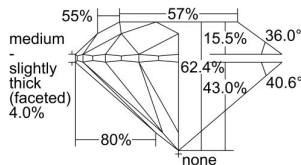

GIA®

FACSIMILE

GIA REPORT 7496285835

Verify this report at GIA.edu

GIA NATURAL DIAMOND DOSSIER®

May 09, 2024
GIA Report Number **7496285835**
Shape and Cutting Style ..... **Round Brilliant**
Measurements ..... **5.89 - 5.92 x 3.68 mm**

GRADING RESULTS

Carat Weight ..... **0.80 carat**
Color Grade ..... **K**
Clarity Grade **S11**
Cut Grade ..... **Excellent**

ADDITIONAL GRADING INFORMATION

Polish ..... **Excellent**
Symmetry ..... **Excellent**
Fluorescence ..... **Strong Blue**
Clarity Characteristics ..... **Crystal**
Inscription(s): **GIA 7496285835**

PROPORTIONS

Profile to actual proportions

GRADING SCALES

GIA COLOR SCALE

COLOURESS	D
	E
	F
	G
	H
	I
	J
NEAR COLOURESS	K
	L
Faint	M
	N
	O
	P
Very Light	Q
	R
	S
	T
	U
	V
Light	W
	X
	Y
	Z

GIA CLARITY SCALE

VERY VERY SLIGHTLY INCLUDED	FLAWLESS
	INTERNALLY FLAWLESS
VERY SLIGHTLY INCLUDED	VVS₁
	VVS₂
SLIGHTLY INCLUDED	VS₁
	VS₂
INCLUDED	SI₁
	SI₂
	I₁
	I₂
	I₃

GIA CUT SCALE

EXCELLENT
VERY GOOD
GOOD
FAIR
POOR