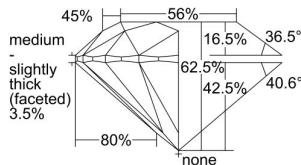

GIA®

FACSIMILE

GIA REPORT

7496288188

Verify this report at GIA.edu

GIA NATURAL DIAMOND DOSSIER®

May 08, 2024
GIA Report Number **7496288188**
Shape and Cutting Style ..... **Round Brilliant**
Measurements ..... **4.26 - 4.27 x 2.67 mm**

GRADING RESULTS

Carat Weight ..... **0.30 carat**
Color Grade ..... **E**
Clarity Grade **VS1**
Cut Grade ..... **Excellent**

ADDITIONAL GRADING INFORMATION

Polish ..... **Excellent**
Symmetry ..... **Very Good**
Fluorescence ..... **Faint**
Clarity Characteristics..... **Feather, Pinpoint**
Inscription(s): **GIA 7496288188**

PROPORTIONS

Profile to actual proportions

GRADING SCALES

GIA COLOR SCALE	GIA CLARITY SCALE	GIA CUT SCALE
D	FLAWLESS	EXCELLENT
E	INTERNALLY FLAWLESS	
F	VVS₁	VERY GOOD
G		
H	VS₁	GOOD
I		
J	SI₁	FAIR
K		
L	I₁	POOR
M		
N	I₂	
O		
P	I₃	
Q		
R		
S		
T		
U		
V		
W		
X		
Y		
Z