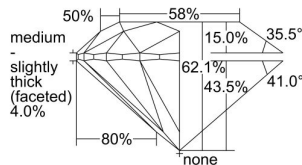

GIA®

FACSIMILE

GIA REPORT

7496288248

Verify this report at GIA.edu

GIA NATURAL DIAMOND DOSSIER®

May 08, 2024
GIA Report Number **7496288248**
Shape and Cutting Style ..... **Round Brilliant**
Measurements ..... **4.31 - 4.33 x 2.69 mm**

GRADING RESULTS

Carat Weight ..... **0.31 carat**
Color Grade ..... **I**
Clarity Grade **VVS1**
Cut Grade ..... **Excellent**

ADDITIONAL GRADING INFORMATION

Polish ..... **Excellent**
Symmetry ..... **Excellent**
Fluorescence ..... **None**
Clarity Characteristics ..... **Cloud**
Inscription(s): **GIA 7496288248**

PROPORTIONS

Profile to actual proportions

GRADING SCALES

GIA COLOR SCALE	GIA CLARITY SCALE	GIA CUT SCALE	
D	FLAWLESS	EXCELLENT	
E	INTERNALLY FLAWLESS		
F		VVS₁	VERY GOOD
G	VVS₂		
H	VS₁	GOOD	
I	VS₂		
J	SI₁	FAIR	
K	SI₂		
L	I₁	POOR	
M	I₂		
N	I₃		
O			
P			
Q			
R			
S			
T			
U			
V			
W			
X			
Y			
Z