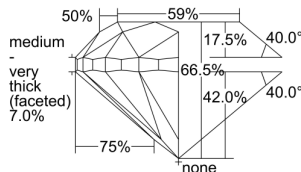

GIA®

FACSIMILE

GIA REPORT 7496289808

Verify this report at GIA.edu

GIA NATURAL DIAMOND DOSSIER®

May 08, 2024
GIA Report Number **7496289808**
Shape and Cutting Style ..... **Round Brilliant**
Measurements ..... **4.03 - 4.09 x 2.70 mm**

GRADING RESULTS

Carat Weight ..... **0.30 carat**
Color Grade ..... **H**
Clarity Grade **VS2**
Cut Grade ..... **Good**

ADDITIONAL GRADING INFORMATION

Polish ..... **Excellent**
Symmetry ..... **Very Good**
Fluorescence ..... **None**
Clarity Characteristics..... **Cloud, Crystal**
Inscription(s): **GIA 7496289808**

PROPORTIONS

Profile to actual proportions

GRADING SCALES

GIA COLOR SCALE

COLOURESS	D
	E
	F
	G
	H
	I
	J
NEAR COLOURESS	K
	L
FAINT	M
	N
	O
	P
VERY LIGHT	Q
	R
	S
	T
	U
	V
LIGHT	W
	X
	Y
	Z

GIA CLARITY SCALE

FLAWLESS	VERY VERY SLIGHTLY INCLUDED	VVS₁	
			VVS₂
INTERNALLY FLAWLESS	VERY SLIGHTLY INCLUDED	VS₁	
		VS₂	
SLIGHTLY INCLUDED	INCLUDED	SI₁	
		SI₂	
I₁	I₂	I₃	

GIA CUT SCALE

EXCELLENT
VERY GOOD
GOOD
FAIR
POOR