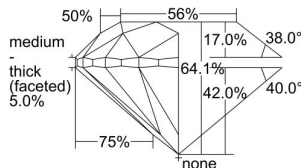

GIA®

FACSIMILE

GIA REPORT

7496290443

Verify this report at GIA.edu

GIA NATURAL DIAMOND DOSSIER®

May 08, 2024
GIA Report Number **7496290443**
Shape and Cutting Style ..... **Round Brilliant**
Measurements ..... **4.16 - 4.20 x 2.68 mm**

GRADING RESULTS

Carat Weight ..... **0.30 carat**
Color Grade ..... **I**
Clarity Grade **VS1**
Cut Grade ..... **Very Good**

ADDITIONAL GRADING INFORMATION

Polish ..... **Excellent**
Symmetry ..... **Very Good**
Fluorescence ..... **None**
Clarity Characteristics..... **Cloud, Needle, Pinpoint**
Inscription(s): **GIA 7496290443**

PROPORTIONS

Profile to actual proportions

GRADING SCALES

GIA COLOR SCALE

COLORLESS	D
	E
	F
	G
	H
	I
	J
NEAR COLORLESS	K
	L
Faint	M
	N
	O
	P
	Q
Very Light	R
	S
	T
	U
	V
	W
	X
	Y
Light	Z

GIA CLARITY SCALE

FLAWLESS	VERY VERY SLIGHTLY INCLUDED	VVS₁	
			VVS₂
INTERNALLY FLAWLESS	VERY SLIGHTLY INCLUDED	VS₁	
		VS₂	
SLIGHTLY INCLUDED	SLIGHTLY INCLUDED	SI₁	
		SI₂	
INCLUDED	INCLUDED	I₁	
		I₂	
		I₃	

GIA CUT SCALE

EXCELLENT	VERY GOOD	GOOD	FAIR	POOR