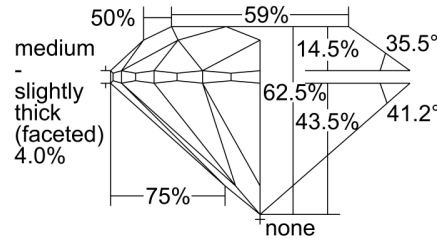

GIA NATURAL DIAMOND GRADING REPORT

May 08, 2024
 GIA Report Number 7496300467
 Shape and Cutting Style Round Brilliant
 Measurements 7.32 - 7.37 x 4.59 mm

GRADING RESULTS

Carat Weight 1.55 carat
 Color Grade I
 Clarity Grade SI1
 Cut Grade Excellent

PROPORTIONS

Profile to actual proportions

CLARITY CHARACTERISTICS

KEY TO SYMBOLS*

- Twinning Wisp
- Crystal
- Feather

* Red symbols denote internal characteristics (inclusions). Green or black symbols denote external characteristics (blemishes). Diagram is an approximate representation of the diamond, and symbols shown indicate type, position, and approximate size of clarity characteristics. All clarity characteristics may not be shown. Details of finish are not shown.