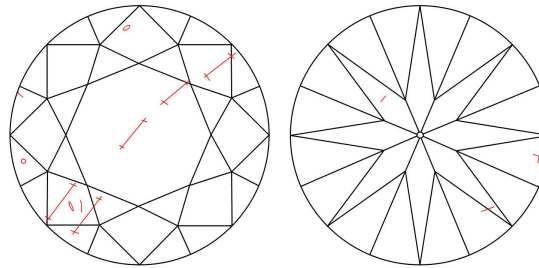

GIA NATURAL DIAMOND GRADING REPORT

May 08, 2024
 GIA Report Number 7496300467
 Shape and Cutting Style Round Brilliant
 Measurements 7.32 - 7.37 x 4.59 mm

GRADING RESULTS

Carat Weight 1.55 carat
 Color Grade I
 Clarity Grade SI1
 Cut Grade Excellent

PROPORTIONS

Profile to actual proportions

CLARITY CHARACTERISTICS

KEY TO SYMBOLS*

- Twinning Wisp
- Crystal
- Feather

* Red symbols denote internal characteristics (inclusions). Green or black symbols denote external characteristics (blemishes). Diagram is an approximate representation of the diamond, and symbols shown indicate type, position, and approximate size of clarity characteristics. All clarity characteristics may not be shown. Details of finish are not shown.