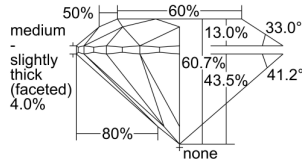

GIA®

FACSIMILE

GIA REPORT

7496304824

Verify this report at GIA.edu

GIA NATURAL DIAMOND DOSSIER®

May 08, 2024
GIA Report Number **7496304824**
Shape and Cutting Style ..... **Round Brilliant**
Measurements ..... **4.30 - 4.32 x 2.62 mm**

GRADING RESULTS

Carat Weight ..... **0.30 carat**
Color Grade ..... **E**
Clarity Grade **VS2**
Cut Grade ..... **Excellent**

ADDITIONAL GRADING INFORMATION

Polish ..... **Excellent**
Symmetry ..... **Excellent**
Fluorescence ..... **None**
Clarity Characteristics ..... **Crystal**
Inscription(s): **GIA 7496304824**

PROPORTIONS

Profile to actual proportions

GRADING SCALES

GIA COLOR SCALE	GIA CLARITY SCALE	GIA CUT SCALE
D	FLAWLESS	EXCELLENT
E	FLAWLESS	
F	INTERNALLY FLAWLESS	VERY GOOD
G	FLAWLESS	
H	VVS₁	GOOD
I	VVS₂	
J	VS₁	FAIR
K	VS₂	
L	SI₁	POOR
M	SI₂	
N	I₁	
O	I₂	
P	I₃	
Q		
R		
S		
T		
U		
V		
W		
X		
Y		
Z