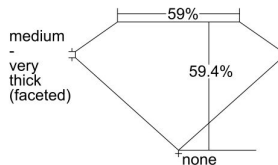

GIA®

FACSIMILE

GIA REPORT

7496333041

Verify this report at GIA.edu

GIA NATURAL DIAMOND DOSSIER®

May 10, 2024
GIA Report Number 7496333041
Shape and Cutting Style ..... Heart Brilliant
Measurements ..... 4.82 x 5.74 x 3.41 mm

GRADING RESULTS

Carat Weight ..... 0.55 carat
Color Grade ..... H
Clarity Grade VVS1

ADDITIONAL GRADING INFORMATION

Polish ..... Excellent
Symmetry ..... Excellent
Fluorescence ..... None
Clarity Characteristics..... Feather, Manufacturing Remnant
Inscription(s): GIA 7496333041

PROPORTIONS

Profile not to actual proportions

GRADING SCALES

GIA COLOR SCALE		GIA CLARITY SCALE		
COLORLESS	D	VERY VERY SLIGHTLY INCLUDED	FLAWLESS	
	E		INTERNALLY FLAWLESS	
	F		VVS₁	
	G		VVS₂	
	NEAR COLORLESS	H	VERY SLIGHTLY INCLUDED	VS₁
		I		VS₂
		J	SLIGHTLY INCLUDED	S₁
		K		S₂
		L		I₁
		M		I₂
FAINT	N	INCLUDED	I₃	
	O			
	P			
	VERT LIGHT	Q		
		R		
		S		
LIGHT		T		
		U		
		V		
	W			
	X			
	Y			
Z