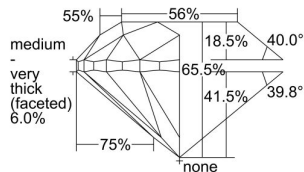

GIA®

FACSIMILE

GIA REPORT

7496336620

Verify this report at GIA.edu

GIA NATURAL DIAMOND DOSSIER®

May 15, 2024
GIA Report Number **7496336620**
Shape and Cutting Style ..... **Round Brilliant**
Measurements ..... **5.46 - 5.49 x 3.59 mm**

GRADING RESULTS

Carat Weight ..... **0.70 carat**
Color Grade ..... **K**
Clarity Grade **VS2**
Cut Grade ..... **Good**

ADDITIONAL GRADING INFORMATION

Polish ..... **Excellent**
Symmetry ..... **Very Good**
Fluorescence ..... **Faint**
Clarity Characteristics..... **Cavity, Indented Natural, Cloud**
Inscription(s): **GIA 7496336620**

PROPORTIONS

Profile to actual proportions

GRADING SCALES

GIA COLOR SCALE	GIA CLARITY SCALE	GIA CUT SCALE
D	FLAWLESS	EXCELLENT
E	INTERNALLY FLAWLESS	
F	VVS₁	VERY GOOD
G		
H	VS₁	GOOD
I		
J	VS₂	FAIR
K		
L	SI₁	POOR
M		
N	I₁	
O		
P	I₂	
Q		
R	I₃	
S		
T		
U		
V		
W		
X		
Y		
Z