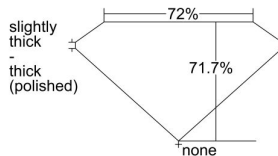

GIA®

FACSIMILE

GIA REPORT

7496346746

Verify this report at gia.edu

GIA NATURAL DIAMOND DOSSIER®

May 20, 2024
GIA Report Number 7496346746
Shape and Cutting Style ..... Square Modified Brilliant
Measurements ..... 3.91 x 3.83 x 2.74 mm

GRADING RESULTS

Carat Weight ..... 0.34 carat
Color Grade ..... D
Clarity Grade VS2

ADDITIONAL GRADING INFORMATION

Polish ..... Excellent
Symmetry ..... Very Good
Fluorescence ..... None
Clarity Characteristics ..... Crystal, Cloud
Inscription(s): GIA 7496346746

PROPORTIONS

Profile not to actual proportions

GRADING SCALES

GIA COLOR SCALE		GIA CLARITY SCALE			
COLORLESS	D	VERY VERY SLIGHTLY INCLUDED	FLAWLESS		
	E		INTERNALLY FLAWLESS		
	F	VERY SLIGHTLY INCLUDED	VVS₁		
	G		VVS₂		
	H		VS₁		
	NEAR COLORLESS	I	SLIGHTLY INCLUDED	VS₂	
		J		SI₁	
		FAINT	K	INCLUDED	SI₂
			L		I₁
			M		I₂
VERY LIGHT	N	LIGHT	I₃		
	O				
	P				
	Q				
	R