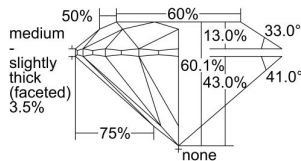

GIA®

FACSIMILE

GIA REPORT 7496355023

Verify this report at GIA.edu

GIA NATURAL DIAMOND DOSSIER®

May 14, 2024
GIA Report Number **7496355023**
Shape and Cutting Style ..... **Round Brilliant**
Measurements ..... **5.57 - 5.59 x 3.35 mm**

GRADING RESULTS

Carat Weight ..... **0.64 carat**
Color Grade ..... **E**
Clarity Grade **VS1**
Cut Grade ..... **Excellent**

ADDITIONAL GRADING INFORMATION

Polish ..... **Excellent**
Symmetry ..... **Excellent**
Fluorescence ..... **None**
Clarity Characteristics..... **Crystal, Pinpoint**
Inscription(s): **GIA 7496355023**

PROPORTIONS

Profile to actual proportions

GRADING SCALES

GIA COLOR SCALE	GIA CLARITY SCALE	GIA CUT SCALE	
D	FLAWLESS	EXCELLENT	
E	INTERNALLY FLAWLESS		
F		VVS₁	VERY GOOD
G	VVS₂		
H	VS₁	GOOD	
I	VS₂		
J	SI₁	FAIR	
K	SI₂		
L	I₁	POOR	
M	I₂		
N	I₃		
O