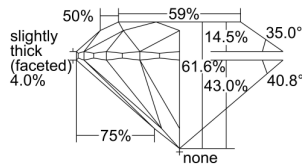

GIA®

FACSIMILE

GIA REPORT

7496367400

Verify this report at GIA.edu

GIA NATURAL DIAMOND DOSSIER®

May 15, 2024
GIA Report Number **7496367400**
Shape and Cutting Style ..... **Round Brilliant**
Measurements ..... **4.50 - 4.54 x 2.78 mm**

GRADING RESULTS

Carat Weight ..... **0.35 carat**
Color Grade ..... **D**
Clarity Grade **VS2**
Cut Grade ..... **Excellent**

ADDITIONAL GRADING INFORMATION

Polish ..... **Excellent**
Symmetry ..... **Excellent**
Fluorescence ..... **None**
Clarity Characteristics..... **Crystal, Cloud**
Inscription(s): **GIA 7496367400**

PROPORTIONS

Profile to actual proportions

GRADING SCALES

GIA COLOR SCALE

COLORESS	D
	E
	F
	G
	H
	I
	J
NEAR COLORESS	K
	L
Faint	M
	N
	O
	P
Very Light	Q
	R
	S
	T
	U
	V
Light	W
	X
	Y
	Z

GIA CLARITY SCALE

VERY VERY SLIGHTLY INCLUDED	FLAWLESS
	INTERNALLY FLAWLESS
VERY SLIGHTLY INCLUDED	VVS₁
	VVS₂
SLIGHTLY INCLUDED	VS₁
	VS₂
INCLUDED	SI₁
	SI₂
	I₁
	I₂
	I₃

GIA CUT SCALE

EXCELLENT	VERY GOOD	GOOD	FAIR	POOR