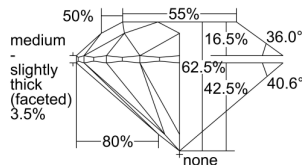

GIA®

FACSIMILE

GIA REPORT

7496377367

Verify this report at GIA.edu

GIA NATURAL DIAMOND DOSSIER®

June 17, 2024

GIA Report Number **7496377367**

Shape and Cutting Style ..... **Round Brilliant**

Measurements ..... **5.31 - 5.33 x 3.33 mm**

GRADING RESULTS

Carat Weight ..... **0.58 carat**

Color Grade ..... **D**

Clarity Grade **VS2**

Cut Grade ..... **Excellent**

ADDITIONAL GRADING INFORMATION

Polish ..... **Excellent**

Symmetry ..... **Excellent**

Fluorescence ..... **Medium Blue**

Clarity Characteristics..... **Crystal**

Inscription(s): **GIA 7496377367**

PROPORTIONS

Profile to actual proportions