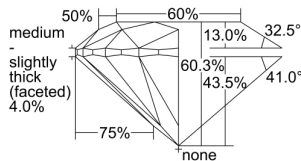

GIA®

FACSIMILE

GIA REPORT 7496377894

Verify this report at GIA.edu

GIA NATURAL DIAMOND DOSSIER®

May 17, 2024
GIA Report Number 7496377894
Shape and Cutting Style ..... Round Brilliant
Measurements ..... 4.20 - 4.24 x 2.54 mm

GRADING RESULTS

Carat Weight ..... 0.28 carat
Color Grade ..... D
Clarity Grade VVS1
Cut Grade ..... Excellent

ADDITIONAL GRADING INFORMATION

Polish ..... Excellent
Symmetry ..... Excellent
Fluorescence ..... Medium Blue
Clarity Characteristics ..... Pinpoint
Inscription(s): GIA 7496377894

PROPORTIONS

Profile to actual proportions

GRADING SCALES

GIA COLOR SCALE	GIA CLARITY SCALE	GIA CUT SCALE	
D	FLAWLESS	EXCELLENT	
E	INTERNALLY FLAWLESS		
F		VVS₁	VERY GOOD
G	VVS₂		
H	VS₁	GOOD	
I	VS₂		
J	SI₁	FAIR	
K	SI₂		
L	I₁	POOR	
M	I₂		
N	I₃		
O			
P			
Q			
R			
S			
T			
U			
V			
W			
X			
Y			
Z