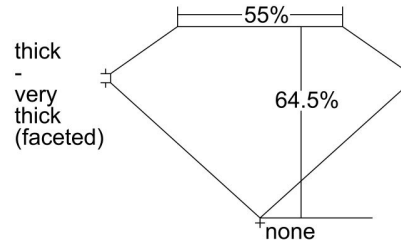

PROPORTIONS

Profile not to actual proportions