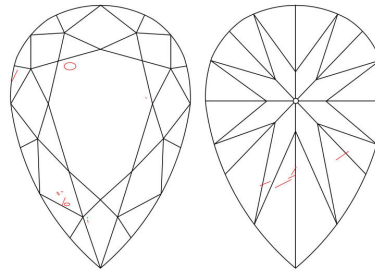

GIA NATURAL DIAMOND GRADING REPORT

May 17, 2024
 GIA Report Number 7496379048
 Shape and Cutting Style Pear Brilliant
 Measurements 11.06 x 6.90 x 4.45 mm

GRADING RESULTS

Carat Weight 2.00 carat
 Color Grade K
 Clarity Grade SI2

ADDITIONAL GRADING INFORMATION

Polish Excellent
 Symmetry Very Good
 Fluorescence None
 Inscription(s): GIA 7496379048

Comments: Clouds, pinpoints and surface graining are not shown.

PROPORTIONS

Profile not to actual proportions

CLARITY CHARACTERISTICS

KEY TO SYMBOLS*

- Crystal
- ~ Feather
- ∖ Needle

* Red symbols denote internal characteristics (inclusions). Green or black symbols denote external characteristics (blemishes). Diagram is an approximate representation of the diamond, and symbols shown indicate type, position, and approximate size of clarity characteristics. All clarity characteristics may not be shown. Details of finish are not shown.