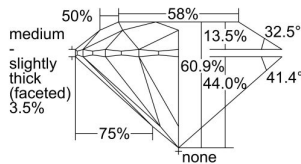

GIA®

FACSIMILE

GIA REPORT 7496380758

Verify this report at GIA.edu

GIA NATURAL DIAMOND DOSSIER®

May 17, 2024
GIA Report Number **7496380758**
Shape and Cutting Style ..... **Round Brilliant**
Measurements ..... **4.32 - 4.35 x 2.64 mm**

GRADING RESULTS

Carat Weight ..... **0.30 carat**
Color Grade ..... **H**
Clarity Grade **S11**
Cut Grade ..... **Excellent**

ADDITIONAL GRADING INFORMATION

Polish ..... **Excellent**
Symmetry ..... **Very Good**
Fluorescence ..... **Faint**
Clarity Characteristics..... **Indented Natural**
Inscription(s): **GIA 7496380758**

PROPORTIONS

Profile to actual proportions

GRADING SCALES

GIA COLOR SCALE	GIA CLARITY SCALE	GIA CUT SCALE	
D	FLAWLESS	EXCELLENT	
E	INTERNALLY FLAWLESS		
F		VVS₁	VERY GOOD
G	VVS₂		
H	VS₁	GOOD	
I	VS₂		
J	S1₁	FAIR	
K	S1₂		
L	I₁	POOR	
M	I₂		
N	I₃		
O			
P			
Q			
R			
S			
T			
U			
V			
W			
X			
Y			
Z