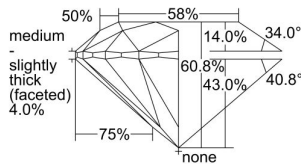

GIA®

FACSIMILE

GIA REPORT 7496384033

Verify this report at GIA.edu

GIA NATURAL DIAMOND DOSSIER®

May 16, 2024
GIA Report Number **7496384033**
Shape and Cutting Style ..... **Round Brilliant**
Measurements ..... **4.33 - 4.35 x 2.64 mm**

GRADING RESULTS

Carat Weight ..... **0.30 carat**
Color Grade ..... **F**
Clarity Grade **VS2**
Cut Grade ..... **Excellent**

ADDITIONAL GRADING INFORMATION

Polish ..... **Excellent**
Symmetry ..... **Excellent**
Fluorescence ..... **None**
Clarity Characteristics ..... **Cloud**
Inscription(s): **GIA 7496384033**

PROPORTIONS

Profile to actual proportions

GRADING SCALES

GIA COLOR SCALE	GIA CLARITY SCALE	GIA CUT SCALE	
D	FLAWLESS	EXCELLENT	
E	INTERNALLY FLAWLESS		
F		VVS₁	VERY GOOD
G	VVS₂		
H	VS₁	GOOD	
I	VS₂		
J	SI₁	FAIR	
K	SI₂		
L	I₁	POOR	
M	I₂		
N	I₃		
O			
P			
Q			
R			
S			
T			
U			
V			
W			
X			
Y			
Z