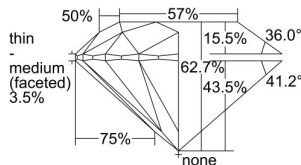

GIA®

FACSIMILE

GIA REPORT 7496384307

Verify this report at GIA.edu

GIA NATURAL DIAMOND DOSSIER®

May 16, 2024
GIA Report Number **7496384307**
Shape and Cutting Style ..... **Round Brilliant**
Measurements ..... **4.56 - 4.58 x 2.87 mm**

GRADING RESULTS

Carat Weight ..... **0.36 carat**
Color Grade ..... **G**
Clarity Grade **VS1**
Cut Grade ..... **Excellent**

ADDITIONAL GRADING INFORMATION

Polish ..... **Excellent**
Symmetry ..... **Excellent**
Fluorescence ..... **None**
Clarity Characteristics..... **Cloud, Feather, Needle, Pinpoint**
Inscription(s): **GIA 7496384307**

PROPORTIONS

Profile to actual proportions

GRADING SCALES

GIA COLOR SCALE	GIA CLARITY SCALE	GIA CUT SCALE
COLOURLESS	FLAWLESS	EXCELLENT
D	INTERNALLY FLAWLESS	
E	VVS₁	VERY GOOD
F		
G	VVS₂	
H	VS₁	GOOD
I		
J	VS₂	
K	SI₁	FAIR
L		
M	SI₂	
N	I₁	POOR
O		
P	I₂	
Q	I₃	
R		
S		
T		
U		
V		
W		
X		
Y		
Z