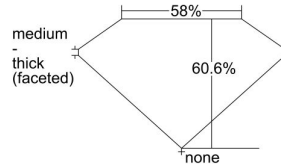

GIA®

FACSIMILE

GIA REPORT

7496409941

Verify this report at gia.edu

GIA NATURAL DIAMOND DOSSIER®

May 21, 2024
GIA Report Number 7496409941
Shape and Cutting Style ..... Oval Brilliant
Measurements ..... 7.01 x 5.07 x 3.07 mm

GRADING RESULTS

Carat Weight ..... 0.70 carat
Color Grade ..... E
Clarity Grade VS2

ADDITIONAL GRADING INFORMATION

Polish ..... Excellent
Symmetry ..... Very Good
Fluorescence ..... None
Clarity Characteristics ..... Cloud, Crystal
Inscription(s): GIA 7496409941

PROPORTIONS

Profile not to actual proportions

GRADING SCALES

GIA COLOR SCALE		GIA CLARITY SCALE			
COLORLESS	D	VERY VERY SLIGHTLY INCLUDED	FLAWLESS		
	E		INTERNALLY FLAWLESS		
	F	VERY SLIGHTLY INCLUDED	VVS₁		
	G		VVS₂		
	H		VS₁		
	NEAR COLORLESS	I	SLIGHTLY INCLUDED	VS₂	
		J		SI₁	
		FAINT	K	INCLUDED	SI₂
			L		I₁
			M		I₂
VERT LIGHT	N	LIGHT	I₃		
	O				
	P				
	Q				
	R				
	S				
	T				
LIGHT	U				
	V				
	W				
	X				
Y					
Z